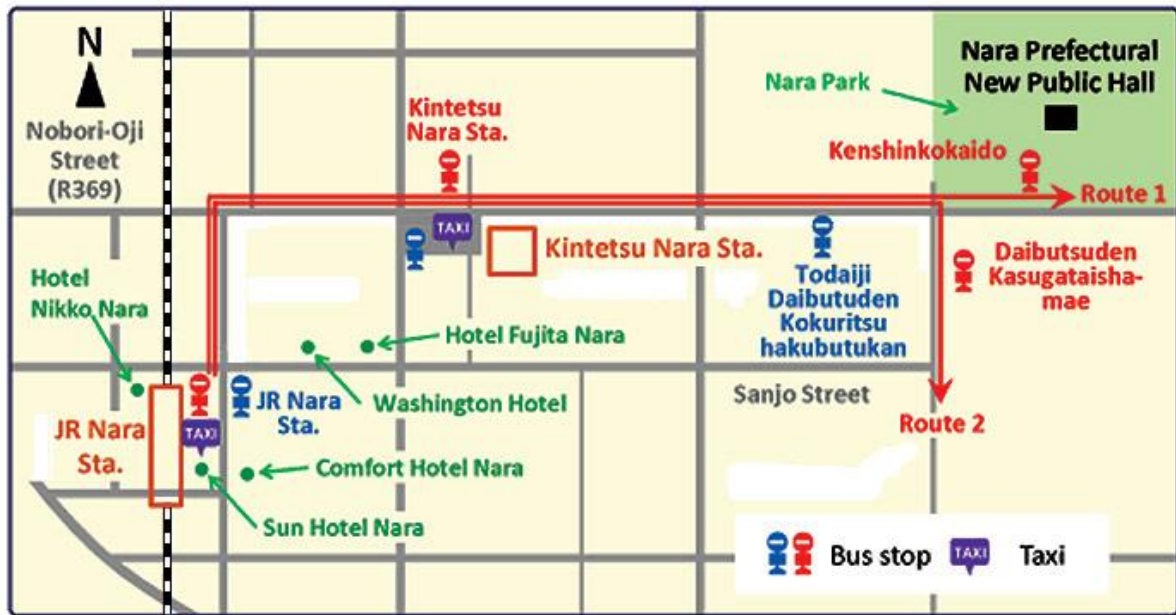

### How to Access Nara City

## Local Bus Route Map

Cited from "<http://icoopma12.org/general.html>"

There are two bus routes to get to the conference venue.

**Route 1 : JR Nara Station (JR 奈良駅) → Kenshinkokaido (県新公会堂)**  70, 97

The nearest bus stop to the conference venue is "Kenshinkokaido". However, the bus service is not so frequent. Buses depart from bus stop No.1(East Exit).

**Route 2 : JR Nara Station (JR 奈良駅) → Daibutsuden Kasugataisha-mae (大仏殿春日大社前)**  2

The nearest bus stop is "Daibutsuden Kasugataisha-mae", from which it takes 3 min to the venue by walk. Buses going to this stop depart every 10 minutes. Buses depart from bus stop No.1(East Exit).