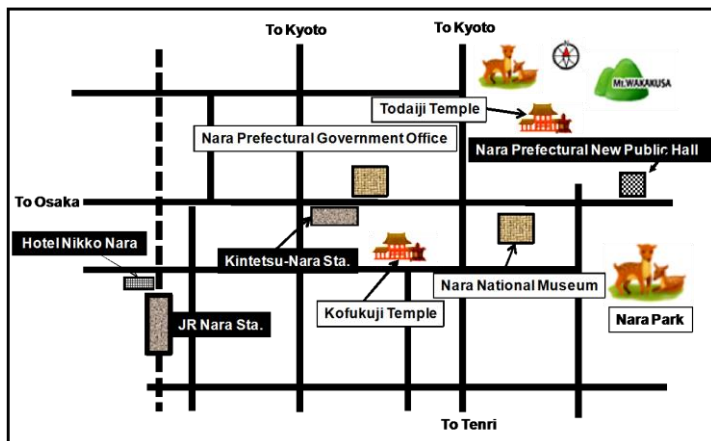

## ICSST 14 Access Information

**Venue** Nara Prefectural New Public Hall  
 101 Kasugano-cho Nara-shi, Nara 630-8212, Japan  
<http://www.shinkokaido.jp/>

### How to Access Nara Prefectural New Public Hall